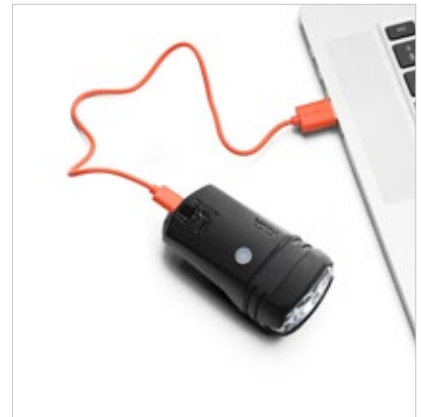

## **Improved properties**

The battery life of the Greenline 15 has been increased to 6 hours. That is an increase of at least 50%! The brightness of the Greenline 30 has been increased from 30 to 35 lux.

## **Renewed design**

A completely renewed look with a trendy mat exterior and a handy round on and off switch. The assortment has been made more compact by omitting the Greenline 8 and there is now one option for the rear light 2 with 1-LED.

## **Strong in daily work**

The AXA Greenline is the smallest high quality rechargeable lighting line on the market. With its compact size and flexible rubber fastening strap, the lamps are easy to take with you when you leave your bicycle.

## **Light positions**

The AXA Greenline 50 and 35 have two light positions. The lamp provides less light in position 1 but the battery life is extended. The lamp in position 2 provides its full light output.